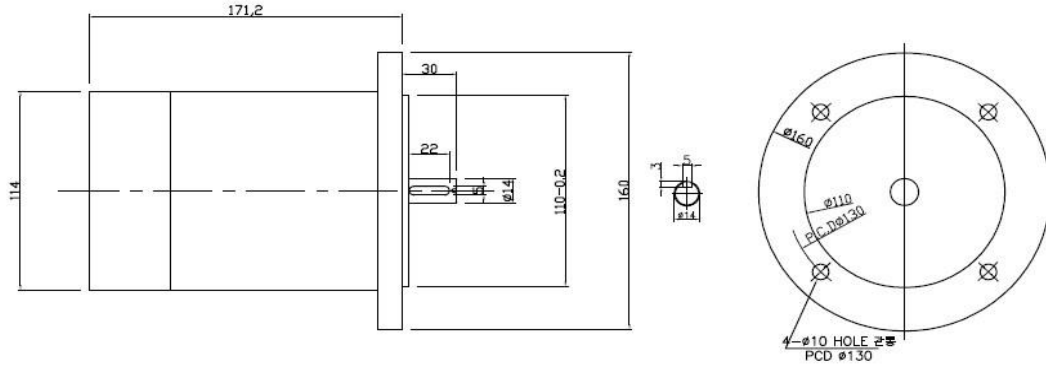

OUTPUT	MODEL	TYPE
750W DC36V,48V 3000RPM (4 극 160 ϕ , \varnothing 100mm)	4H16D750B-36K14 4H16D750B-48K14	4H16D 씨리즈 (동근축 DC 모터)

DIMENSIONS

SPECIFICATIONS

▶ 750W, 4 극 회토류자석형, 카본 4 개 분산형

Model	output (W)	Voltage (V)	RATED			Start T. (N·m/kgf·cm)	WEIGHT (kg)
			Speed (rpm)	Torque (N·m/kgf·cm)	Current (A)		
4H16D750B-36K14	750	36	3000	2.4/24	25	120/120	3.1
4H16D750B-48K14		48					