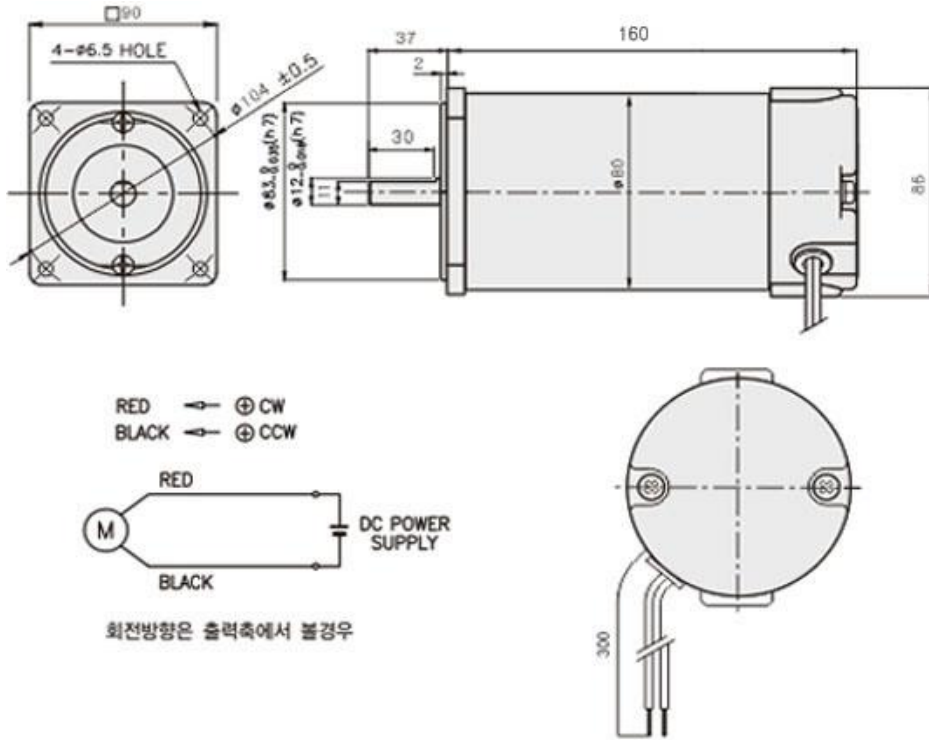

OUTPUT	MODEL	TYPE
180W DC180V 1800RPM (\varnothing 90mm)	DD90-F180180A	DD90 시리즈 (동근축 DC 모터)

DIMENSIONS

SPECIFICATIONS

▶ 180W

Model	output (W)	Voltage (V)	RATED			Start T. (N·m/kgf·cm)	WEIGHT (kg)
			Speed (rpm)	Torque (N·m/kgf·cm)	Current (A)		
DD90-F180180A	180	180	1800	0.99/9.9	1.43	8/80	3

* SHAFT 형상 (D: 동근축 D-CUT, G: 기어축)

DOWNLOAD		
DIMENSION	CAD	3D
CATALOGUE	PDF	

MODEL	적용제품	특성
K9B-M6 (□90mm)	표준형 모터 □90mm GEARHEAD : K9G□C, K9P□B	중량 270g 재질 AL

DIMENSIONS