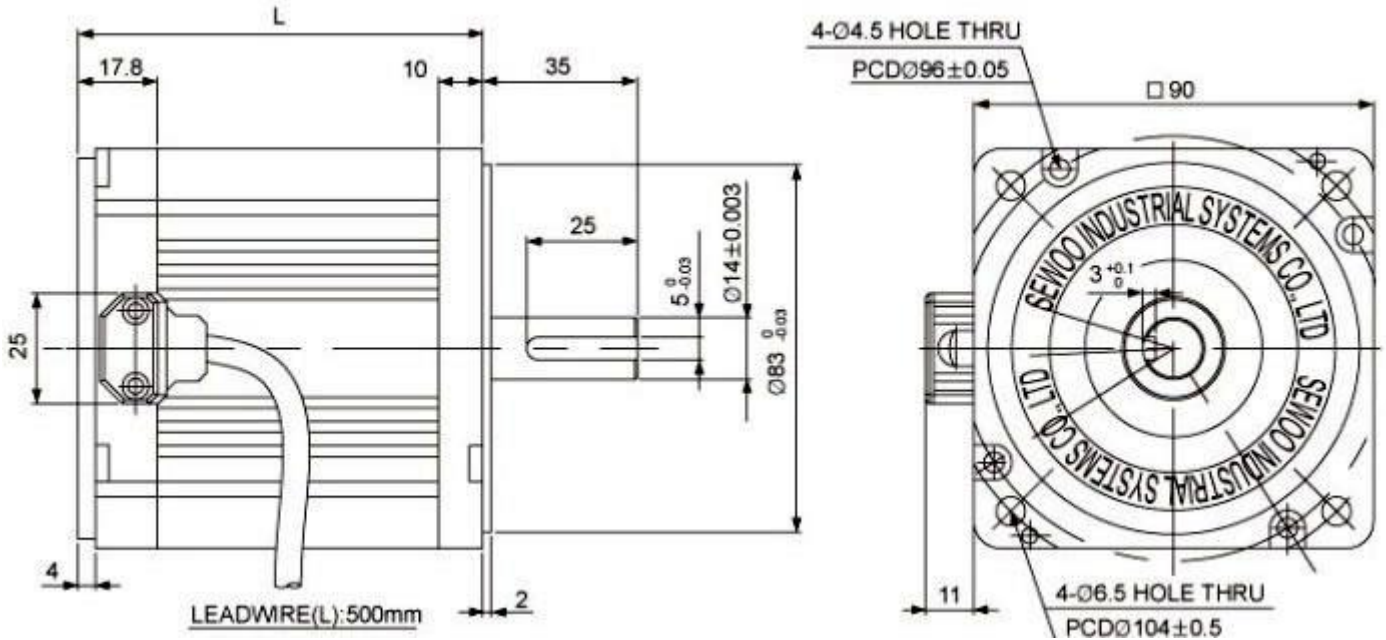

### DIMENSIONS

### SPECIFICATIONS

▶ □ 90

| MODEL         |        | BK90-   |         |         |         |         |         |         |         |         |         |
|---------------|--------|---------|---------|---------|---------|---------|---------|---------|---------|---------|---------|
|               |        | S012100 | S012120 | S012150 | S024200 | S024250 | S024300 | S220300 | S220400 | S220500 | S220600 |
| Rated Voltage | V      | 12      |         |         | 24      |         |         | 220     |         |         |         |
| Rated Output  | W      | 100     | 120     | 150     | 200     | 250     | 300     | 300     | 400     | 500     | 600     |
| Rated Current | A      | 13.5    | 15.8    | 19.5    | 11.9    | 14.8    | 17.8    | 1.48    | 1.85    | 2       | 2.5     |
| Rated Speed   | r/min  | 3000    |         |         |         |         |         |         |         |         |         |
| Rated Torque  | kgf-cm | 3.2     | 3.9     | 4.8     | 6.3     | 7.9     | 9.5     | 9.5     | 13      | 16.2    | 19.5    |
| Weight        | kg     | 2.2     | 2.5     | 2.8     | 2.2     | 2.5     | 2.8     | 2.2     | 2.2     | 2.5     | 2.8     |
| Pole          | P      | 12      | 12      | 12      | 12      | 12      | 12      | 12      | 12      | 12      | 12      |
| Length        | L (mm) | 91.3    | 101.3   | 111.3   | 91.3    | 101.3   | 111.3   | 81.3    | 81.3    | 91.3    | 101.3   |

※ SHAFT 형상 ( K: 동근축 D-CUT, G: 기어축 )

| DOWNLOAD  |     |    |
|-----------|-----|----|
| DIMENSION | CAD | 3D |
| CATALOGUE | PDF |    |

| MODEL             | 적용제품                                       | 특성               |
|-------------------|--------------------------------------------|------------------|
| K9B-M6<br>(□90mm) | 표준형 모터 □90mm<br>GEARHEAD<br>: K9G□C, K9P□B | 중량 270g<br>재질 AL |